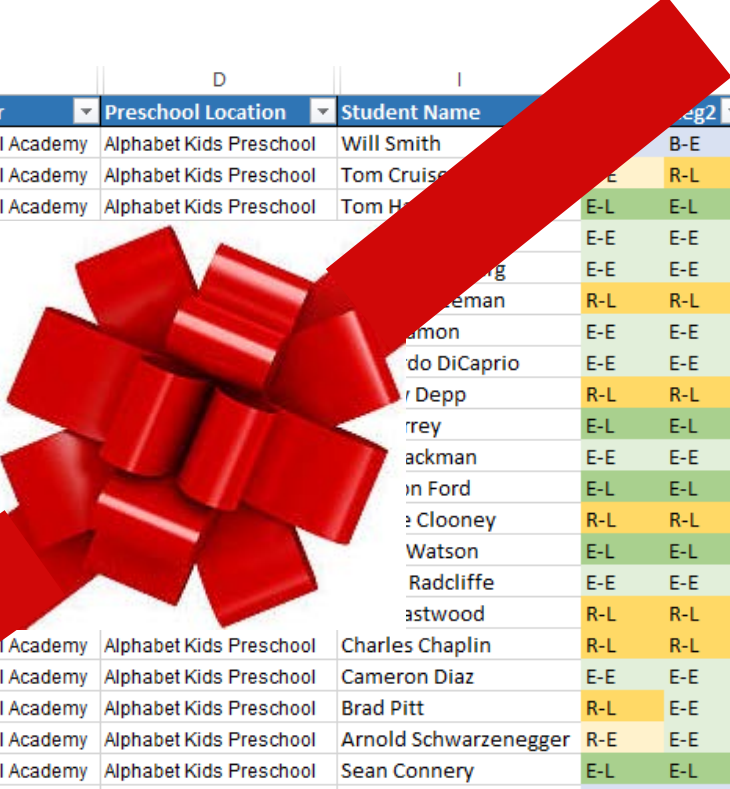

Quality Assurance Tools Demo

— SAN DIEGO —
QUALITY
PRESCHOOL INITIATIVE

— SAN DIEGO —
QUALITY
PRESCHOOL INITIATIVE

| | B | D | I | R | S | T | U | V | W | X | Y | Z | AA | AB | |
|----|-----------------------------|--------------------------|-----------------------|------|------|------|------|------|------|------|------|------|------|------|------|
| 1 | Preschool Provider | Preschool Location | Student Name | Reg2 | Reg3 | Reg4 | Reg5 | Reg6 | Reg7 | Sed1 | Sed2 | Sed3 | Sed4 | Sed5 | Lid1 |
| 2 | San Diego Preschool Academy | Alphabet Kids Preschool | Will Smith | B-E | B-E | B-E | B-E | B-M | B-M | B-M | B-M | B-M | B-M | B-M | B-E |
| 3 | San Diego Preschool Academy | Alphabet Kids Preschool | Tom Cruise | E-E | R-L | R-L | R-L | E-E | E-E | R-E | R-E | R-L | R-L | R-L | R-E |
| 4 | San Diego Preschool Academy | Alphabet Kids Preschool | Tom Hanks | E-L | E-L | E-L | B-E | E-L | E-L | E-L | B-E | B-E | E-L | E-L | B-E |
| 5 | San Diego Preschool | Alphabet Kids Preschool | Tom Hanks | E-E | E-E | E-L | E-L | E-L | E-E | E-E | E-E | E-E | E-E | E-L | E-L |
| 6 | San Diego Preschool | Alphabet Kids Preschool | Tom Hanks | E-E | E-E | E-L | E-L | E-L | E-L | E-L | E-L | E-L | E-L | E-L | E-L |
| 7 | San Diego Preschool | Alphabet Kids Preschool | Tom Hanks | R-L | R-L | R-L | R-L | R-L | E-E | E-E | R-L | R-L | R-L | R-L | E-E |
| 8 | San Diego Preschool | Alphabet Kids Preschool | Tom Hanks | E-E | E-E | E-E | E-E | E-L | E-L | E-L | E-L | E-L | E-L | E-L | E-M |
| 9 | San Diego Preschool | Alphabet Kids Preschool | Tom Hanks | E-E | E-E | E-E | E-E | E-E | E-E | E-E | E-E | E-E | E-E | E-E | E-M |
| 10 | San Diego Preschool | Alphabet Kids Preschool | Tom Hanks | R-L | R-L | R-L | R-L | R-E | E-E | E-E | R-L | R-L | R-E | R-E | R-E |
| 11 | San Diego Preschool | Alphabet Kids Preschool | Tom Hanks | E-L | E-L | E-L | E-L | E-L | E-L | E-L | E-L | E-L | E-L | E-L | E-L |
| 12 | San Diego Preschool | Alphabet Kids Preschool | Tom Hanks | E-E | E-E | E-E | E-L | E-L | E-L | E-L | E-L | E-L | E-L | E-L | E-L |
| 13 | San Diego Preschool | Alphabet Kids Preschool | Tom Hanks | E-L | E-L | E-L | E-L | E-L | E-L | E-L | E-L | E-L | E-L | E-L | E-L |
| 14 | San Diego Preschool | Alphabet Kids Preschool | Tom Hanks | R-L | R-L | R-L | E-E | E-E | E-E | E-E | R-L | R-L | E-E | E-E | R-L |
| 15 | San Diego Preschool | Alphabet Kids Preschool | Tom Hanks | E-L | E-L | E-L | E-L | B-E | E-L | B-E | E-L | E-L | E-L | E-L | B-E |
| 16 | San Diego Preschool | Alphabet Kids Preschool | Tom Hanks | E-E | E-E | E-E | E-E | E-E | E-E | E-E | E-L | E-L | E-L | E-L | E-L |
| 17 | San Diego Preschool | Alphabet Kids Preschool | Tom Hanks | R-L | R-L | E-E | E-E | E-E | E-L | E-L | E-L | E-E | E-E | E-E | E-E |
| 18 | San Diego Preschool Academy | Alphabet Kids Preschool | Charles Chaplin | R-L | R-L | R-L | R-L | R-L | E-E | E-E | R-L | R-L | E-E | E-E | R-L |
| 19 | San Diego Preschool Academy | Alphabet Kids Preschool | Cameron Diaz | E-E | E-E | E-E | E-E | E-L | E-E | E-E | E-L | E-E | E-E | E-L | E-L |
| 20 | San Diego Preschool Academy | Alphabet Kids Preschool | Brad Pitt | R-L | E-E | R-L | R-L | E-E | E-E | E-E | E-E | R-L | E-E | E-E | E-E |
| 21 | San Diego Preschool Academy | Alphabet Kids Preschool | Arnold Schwarzenegger | R-E | E-E | E-E | R-L | R-L | E-L | E-L | E-E | R-L | E-E | E-L | E-E |
| 22 | San Diego Preschool Academy | Alphabet Kids Preschool | Sean Connery | E-L | E-L | E-L | B-E | B-E | B-E | B-E | B-M | B-M | B-M | B-M | B-M |
| 23 | San Diego Preschool Academy | Alphabet Kids Preschool | Scarlett Johansson | B-E | B-E | B-E | B-M | B-M | B-M | B-M | B-M | B-M | B-M | B-M | B-M |
| 24 | San Diego Preschool Academy | Alphabet Kids Preschool | Russell Crowe | E-L | E-L | E-L | E-L | E-L | E-L | E-L | E-L | E-L | E-L | E-L | E-L |
| 25 | San Diego Preschool Academy | Alphabet Kids Preschool | Robert DeNiro | E-L | E-L | E-L | E-L | E-L | E-L | E-L | E-L | E-L | E-L | E-L | E-M |
| 26 | San Diego Preschool Academy | Alphabet Kids Preschool | Robert Downey | B-E | B-E | B-E | B-M | B-M | B-M | B-M | B-M | B-M | B-M | B-M | B-M |
| 27 | San Diego Preschool Academy | Alphabet Kids Preschool | Pierce Brosnan | E-L | E-L | E-L | E-L | E-L | E-L | E-L | E-L | E-L | E-L | E-L | E-L |
| 28 | San Diego Preschool Academy | Alphabet Kids Preschool | Orlando Bloom | E-L | E-L | E-L | E-L | E-L | E-L | E-L | E-L | E-L | E-L | E-L | E-L |
| 29 | San Diego Preschool Academy | Alphabet Kids Preschool | Natalie Portman | B-E | B-E | B-E | B-E | B-E | B-E | B-E | B-E | B-E | B-E | B-E | B-E |
| 30 | San Diego Preschool Academy | Alphabet Kids Preschool | Mark Wahlberg | B-E | B-E | B-E | B-E | B-E | B-E | B-E | B-E | B-E | B-E | B-E | B-E |
| 31 | San Diego Preschool Academy | Alphabet Kids Preschool | Liam Neeson | B-E | B-E | B-E | B-M | B-M | B-M | B-M | B-M | B-M | B-M | B-M | B-M |
| 32 | San Diego Preschool Academy | Alphabet Kids Preschool | Kate Winslet | B-E | B-E | B-E | B-M | B-M | B-M | B-M | B-M | B-M | B-M | B-M | B-M |
| 33 | San Diego Preschool Academy | Alphabet Kids Preschool | Jackie Chan | B-E | B-E | B-E | B-M | B-M | B-M | B-M | B-M | B-M | B-M | B-M | B-M |
| 34 | San Diego Preschool Academy | Alphabet Kids Preschool | Heath Ledger | B-E | B-E | B-E | B-M | B-M | B-M | B-M | B-M | B-M | B-M | B-M | B-M |
| 35 | San Diego Preschool Academy | Alphabet Kids Preschool | Dwayne Johnson | B-E | B-E | B-E | B-M | B-M | B-M | B-M | B-M | B-M | B-M | B-M | B-M |
| 36 | San Diego Preschool Academy | Children's Den Preschool | Anne Hathaway | B-E | E-E | E-L+ | E-L+ | E-E+ | E-L+ | E-L+ | E-L+ | I-E | E-L+ | E-L | E-E |
| 37 | San Diego Preschool Academy | Children's Den Preschool | Angelina Jolie | B-E | B-E | B-E | B-M | B-E+ | B-M | B-M | B-M | B-M | B-M | B-M | B-M |